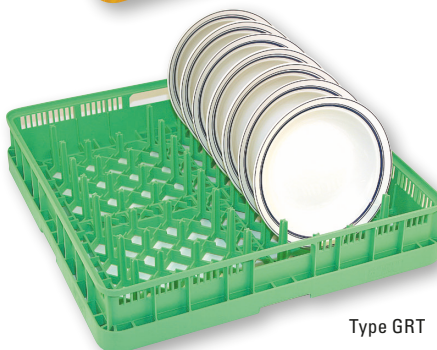

Weight 1210 g. Capacity: 36 standard glasses

Part No.	Model
WD009.9014	Dishwashing basket BLG
WD009.9014K	Dishwashing basket BLG, packs of 10

Type BRB

BROWN DISHWASHING BASKET (cutlery basket). Designed for cutlery, light cups and glasses. The fine-mesh bottom prevents the cutlery from falling through.

Weight 1430 g. Capacity: approx 250 pieces of cutlery

Part No.	Model
WD009.9013	Dishwashing basket BRB
WD009.9013K	Dishwashing basket, packs of 10

Type GUT

YELLOW DISHWASHING BASKET (plate basket). Designed for plates, saucers, side plates, trays etc. The basket is not suitable for deep plates since the plates lie at an unfavourable angle for dishwashing.

Weight 1480 g. Capacity: 18 plates or 27 saucers.

Part No.	Model
WD009.9011	Dishwashing basket GUT
WD009.9011K	Dishwashing basket GUT, packs of 10

Type GRT

GREEN DISHWASHING BASKET (basket for deep plates). Designed for large, deep plates and large, flat trays etc. The basket allows deep plates to stand at the correct angle for dishwashing. The basket can be used for cups and saucers together but it is not suitable for saucers and side plates on their own.

Weight 1430 g Capacity: 16 deep or 18 flat plates.

Part No.	Model
WD009.9012	Dishwashing basket GRT
WD009.9012K	Dishwashing basket GRT, packs of 10

Type SGG

SILVER-GREY DISHWASHING BASKET (glass basket) with an inner height of 95 mm. The basket is suitable for stacking in a basket dispenser or equivalent. Weight 1350 g. Capacity: 36 standard glasses. Outer dimensions: 500x500x123 mm. Inner dimensions: 464x464x95 mm.