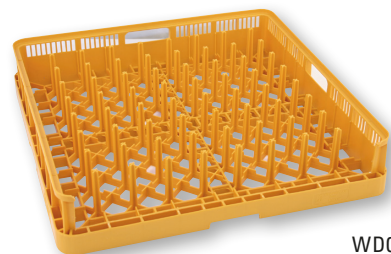

Part No.	Model
WD4550070	Support for canteens
WD02992.31	Canteen stand
WD009.9025	Blue basket, with one open side
WD009.9017	Yellow basket for larger trays
WD009.9023	Plastic covered grid
WD4550064	Stainless steel drip tray 500x500 mm

WD02992.31

WD009.9023

WD009.9025

WD009.9017

WD4550064

Washing basket 600 x 400 for pot dishwasher WD-10S

- ✔ Washing basket designed for pot dishwasher WD-10S.
- ✔ Two baskets fit perfectly well in the stainless steel basket that comes with the WD-10S
- ✔ The washing basket is available in two models, with or without a stand for plates
- ✔ The size of each basket is 600 x 400 mm