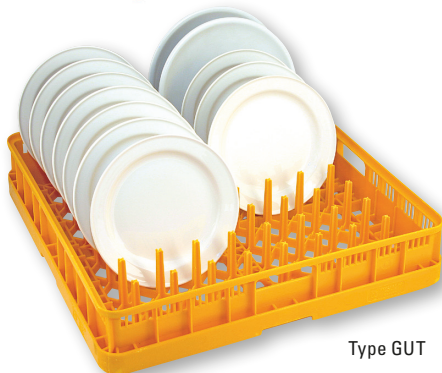

Weight 1210 g. Capacity: 36 standard glasses

Part No.	Model
WD009.9014	Dishwashing basket BLG
WD009.9014K	Dishwashing basket BLG, packs of 10

Type BRB

BROWN DISHWASHING BASKET (cutlery basket). Designed for cutlery, light cups and glasses. The fine-mesh bottom prevents the cutlery from falling through.

Weight 1430 g. Capacity: approx 250 pieces of cutlery

Part No.	Model
WD009.9013	Dishwashing basket BRB
WD009.9013K	Dishwashing basket, packs of 10

Type GUT

YELLOW DISHWASHING BASKET (plate basket). Designed for plates, saucers, side plates, trays etc. The basket is not suitable for deep plates since the plates lie at an unfavourable angle for dishwashing.

Weight 1480 g. Capacity: 18 plates or 27 saucers.

Part No.	Model
WD009.9011	Dishwashing basket GUT
WD009.9011K	Dishwashing basket GUT, packs of 10

Type GRT

GREEN DISHWASHING BASKET (basket for deep plates). Designed for large, deep plates and large, flat trays etc. The basket allows deep plates to stand at the correct angle for dishwashing. The basket can be used for cups and saucers together but it is not suitable for saucers and side plates on their own.