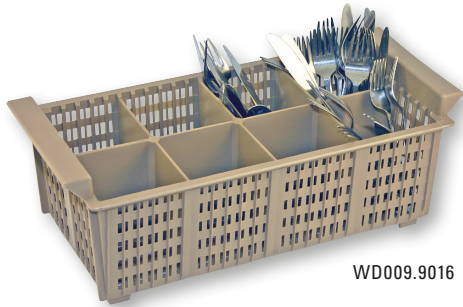

WD4550134

WD009.9016

CUTLERY BASKET, 8 compartments. Designed for simultaneous washing of several different sorts of cutlery. The cutlery should preferably be washed first without being sorted in the BRB cutlery basket. It should then be sorted into the different compartments and washed a second time.

Weight 710 g. Capacity: approx 250 pieces of cutlery. Outer dimensions: 430x210x155 mm (lxwxh).

Part No.	Model
WD009.9016	Cutlery basket, 8 compartments, BEG

Accessories for dishwashing baskets