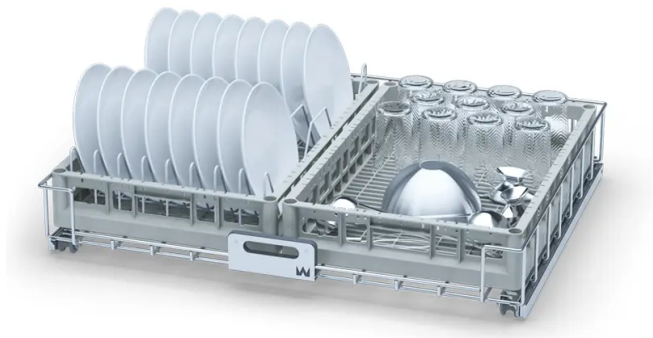

WD02992.31

WD009.9023

WD009.9025

WD009.9017

WD4550064

Washing basket 600 x 400 for pot dishwasher WD-10S

- ✔ Washing basket designed for pot dishwasher WD-10S.
- ✔ Two baskets fit perfectly well in the stainless steel basket that comes with the WD-10S
- ✔ The washing basket is available in two models, with or without a stand for plates
- ✔ The size of each basket is 600 x 400 mm