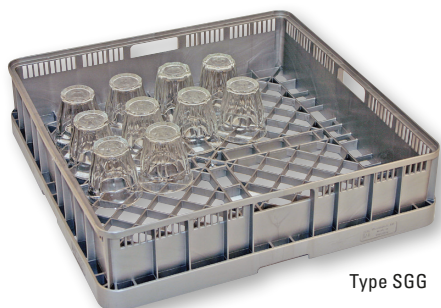

Weight 1430 g. Capacity: approx 250 pieces of cutlery

Part No.	Model
WD009.9013	Dishwashing basket BRB
WD009.9013K	Dishwashing basket, packs of 10

Type GUT

YELLOW DISHWASHING BASKET (plate basket). Designed for plates, saucers, side plates, trays etc. The basket is not suitable for deep plates since the plates lie at an unfavourable angle for dishwashing.

Weight 1480 g. Capacity: 18 plates or 27 saucers.

Part No.	Model
WD009.9011	Dishwashing basket GUT
WD009.9011K	Dishwashing basket GUT, packs of 10

Type GRT

GREEN DISHWASHING BASKET (basket for deep plates). Designed for large, deep plates and large, flat trays etc. The basket allows deep plates to stand at the correct angle for dishwashing. The basket can be used for cups and saucers together but it is not suitable for saucers and side plates on their own.

Weight 1430 g Capacity: 16 deep or 18 flat plates.

Part No.	Model
WD009.9012	Dishwashing basket GRT
WD009.9012K	Dishwashing basket GRT, packs of 10

Type SGG

SILVER-GREY DISHWASHING BASKET (glass basket) with an inner height of 95 mm. The basket is suitable for stacking in a basket dispenser or equivalent. Weight 1350 g. Capacity: 36 standard glasses. Outer dimensions: 500x500x123 mm. Inner dimensions: 464x464x95 mm.