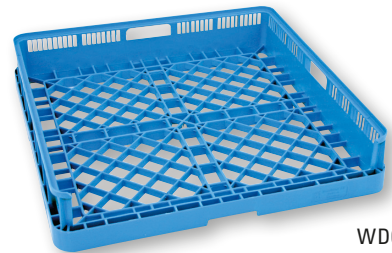

CUTLERY HOLDER. Designed for washing and storing cutlery. The cutlery should preferably be washed first without being sorted in the BRB cutlery basket and then washed again in the cutlery holders. Outer dimensions: Height 120 mm, ø 105.

Part No.	Model
WD4550134	Cutlery holder

CUTLERY BASKET, 8 compartments. Designed for simultaneous washing of several different sorts of cutlery. The cutlery should preferably be washed first without being sorted in the BRB cutlery basket. It should then be sorted into the different compartments and washed a second time.

Weight 710 g. Capacity: approx 250 pieces of cutlery. Outer dimensions: 430x210x155 mm (lxwxh).

Part No.	Model
WD009.9016	Cutlery basket, 8 compartments, BEG

Accessories for dishwashing baskets

Part No.	Model
WD4550070	Support for canteens
WD02992.31	Canteen stand
WD009.9025	Blue basket, with one open side
WD009.9017	Yellow basket for larger trays
WD009.9023	Plastic covered grid
WD4550064	Stainless steel drip tray 500x500 mm