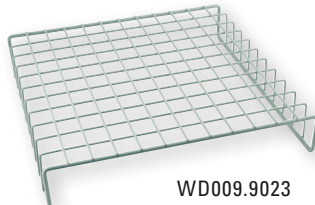

WD009.9023