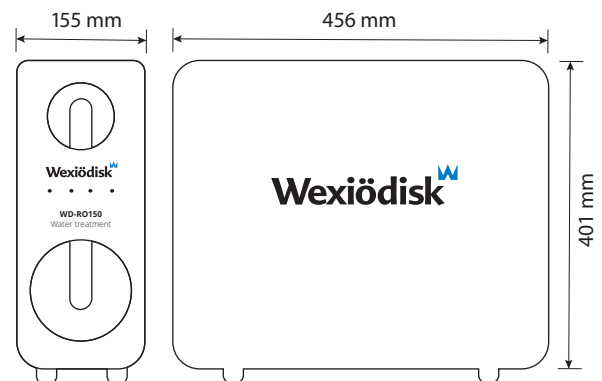

TECHNICAL DATA	WD-RO150
Width	155 mm
Depth	456mm
Height	401 mm
Weight	10,7 kg

PERFORMANCE	WD-RO150
Production	2,6 Lpm
Rejection	1,0 Lpm
Inlet TDS (max.)	1500 ppm
Membrane	1000 GPD
Max hardness	8,4 dH

SYSTEM	WD-RO150
Power supply	24 VDC / 36 VDC
Electrical adapter	230 VAC 50/60 Hz
Temperature (min /max)	5°C - 38°C
Pressure (max/min)	4 bar - 1 bar
External programmer	Smart DOT. Alarm/Setting