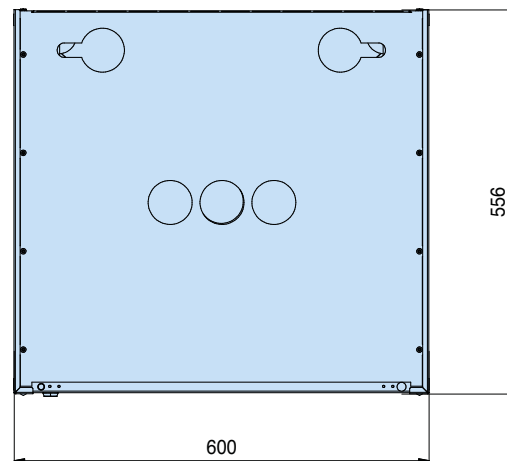

SIZE AND WEIGHT FOR TRANSPORTATION

WD-4S CABINET FLOOR STAND

Size (LxWxH) (cm) incl. packaging

58x51x63

Weight (kg), including packaging

16

Weight (kg), including packaging (with lockable door)

22