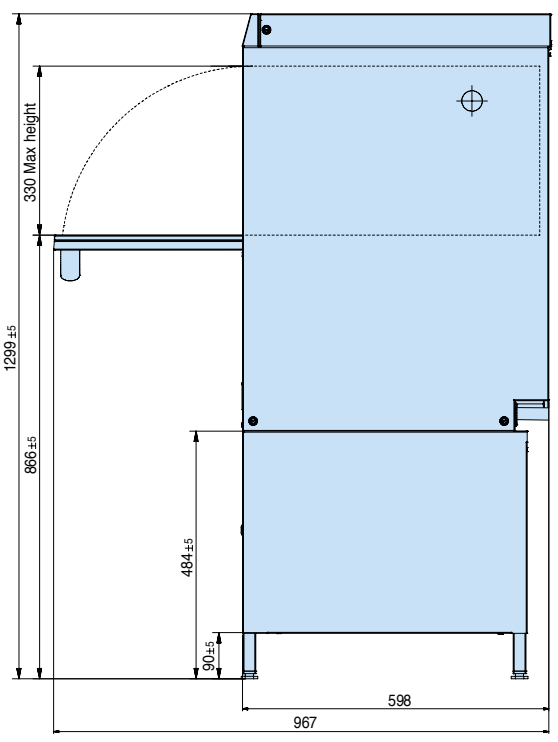

* Option on some markets

| SIZE AND WEIGHT FOR TRANSPORTATION | WD-4S |
|---|--------------|
| Size (LxWxH) (mm) incl. packaging | 700x760x1000 |
| Weight of machine (kg), including packaging | 85 |

- 01. Water connection, external thread, R3/4".
- 02. Drain connection, PP pipe, Ø 22mm, length 2m
- 03. Electrical connection cable, length 2m
- 04. Non-return valve