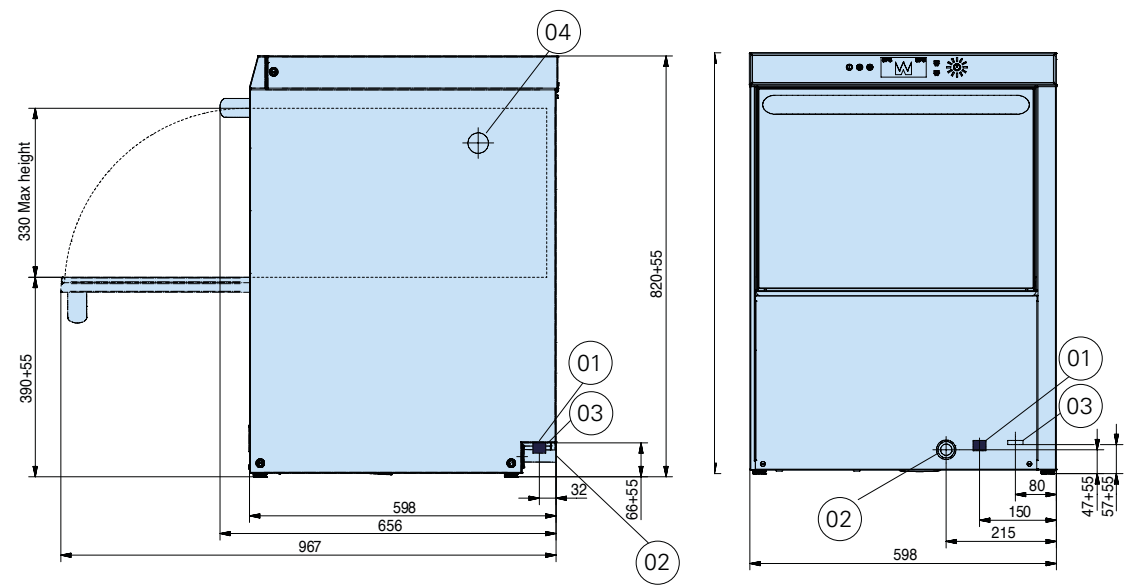

* Hot water connection 50 - 65 °C. With cold water connection or condensing unit the capacity is lowered.
 ** Factory setting. The wash time is adjustable.

| CONNECTION, MACHINE | WD-4S |
|---|------------|
| Total connected power (kW) (400V 3N~) * | 4.95/7.65* |
| Total connected power (kW) (230V 1N~) | 3.55 |
| Main fuse (400V 3N~ (A)) ** | 10/16** |
| Main fuse (230V 3N~ (A)) | 16 |
| Connection cable, area 400V 3N~ (L1-L3, N, PE) Cu (mm2) *** | 2.5 |

* Cold water connection
 ** Other voltage on request
 *** 2 meter cable is included

| WATER, DRAIN AND VENTILATION CONNECTIONS | WD-4S |
|---|-----------------|
| Water quality, hardness (°dH) | 2-7 |
| Hot water connection (50- 65 °C) (external thread) as standard | R ¾" |
| Cold water connection (5-12 °C) (external thread) * when using ECO-FLOW | R ¾" |
| Drain connection, hose 2 meter, of which 1.3 meters outside the machine (ø mm) | 22 |
| Water capacity, pressure (kPa) | 20 |
| Water capacity, flow (litres/min) | 5 |
| Floor drain (litres/sec.) | 1 |
| Heat load to the room (total, sensible, latent) (kW) | 1.7 / 1.2 / 0.5 |
| For machines with the option ECO-FLOW: heat load to the room (total, sensible, latent) (kW) | 0.9 / 0.6 / 0.3 |

* Option on some markets

| SIZE AND WEIGHT FOR TRANSPORTATION | WD-4S |
|---|--------------|
| Size (LxWxH) (mm) incl. packaging | 700x760x1000 |
| Weight of machine (kg), including packaging | 85 |

- 01. Water connection, external thread, R3/4".
- 02. Drain connection, PP pipe, Ø 22mm, length 2m
- 03. Electrical connection cable, length 2m
- 04. Non-return valve