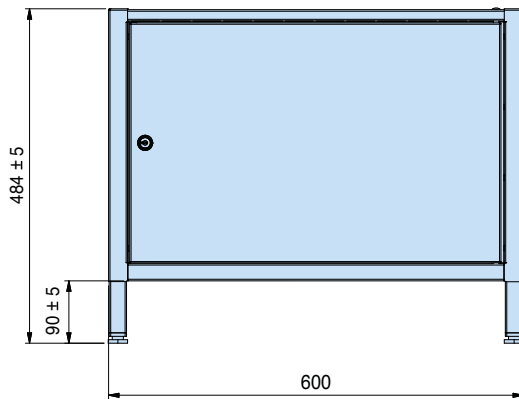

SIZE AND WEIGHT FOR TRANSPORTATION

WD-4S CABINET FLOOR STAND

Size (LxWxH) (cm) incl. packaging

58x51x63

Weight (kg), including packaging

16

Weight (kg), including packaging (with lockable door)

22